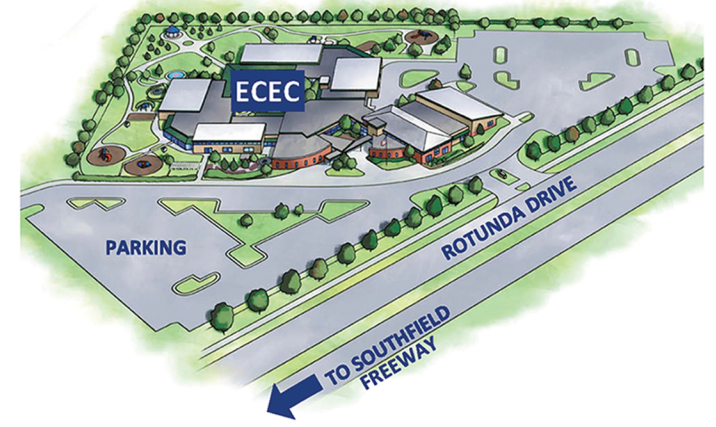

Main Campus

- AB Administration Building
- ASC Academic Support Center
- CSS Campus Support Services
- CASL College of Arts, Sciences and Letters
- CIS Computer Information Science
- ECEC Early Childhood Education Center
- ELB Engineering Lab Building
- EIC Environmental Interpretive Center
- FCN Fairlane Center North
- FCS Fairlane Center South
- FLC Fair Lane Cottages
- FLG Fair Lane Greenhouse
- FLPB Fair Lane Pony Barn
- FLP/VC Fair Lane Powerhouse/Visitors Center
- FH/WC Fieldhouse/Wellness Center
- GRC Gabriel Richard Center
- GB Grounds Building
- HFE Henry Ford Estate
- HPEC Heinz Prechter Engineering Complex
- IAVS Institute for Advanced Vehicle Systems
- KM Kindergarten Module
- MSEL Manufacturing Systems Engineering Lab
- ML Mardigian Library
- MPS Monteith Parking Structure
- PEC Professional Education Center
- SB Science Building
- SB/CW Science Building/Computer Wing
- SLRC Science Learning & Research Center
- SSB Social Sciences Building
- UC University Center
- U@D The Union at Dearborn
- VCD Victor's Den

- Traffic Light
- Accessible Entry
- Emergency Phones
- Handicap Parking

The Union at Dearborn
Student-housing complex
(Not university owned or operated)

Early Childhood Education Center
3.7 miles from main campus

Fairlane Campus
1.0 mile from main campus