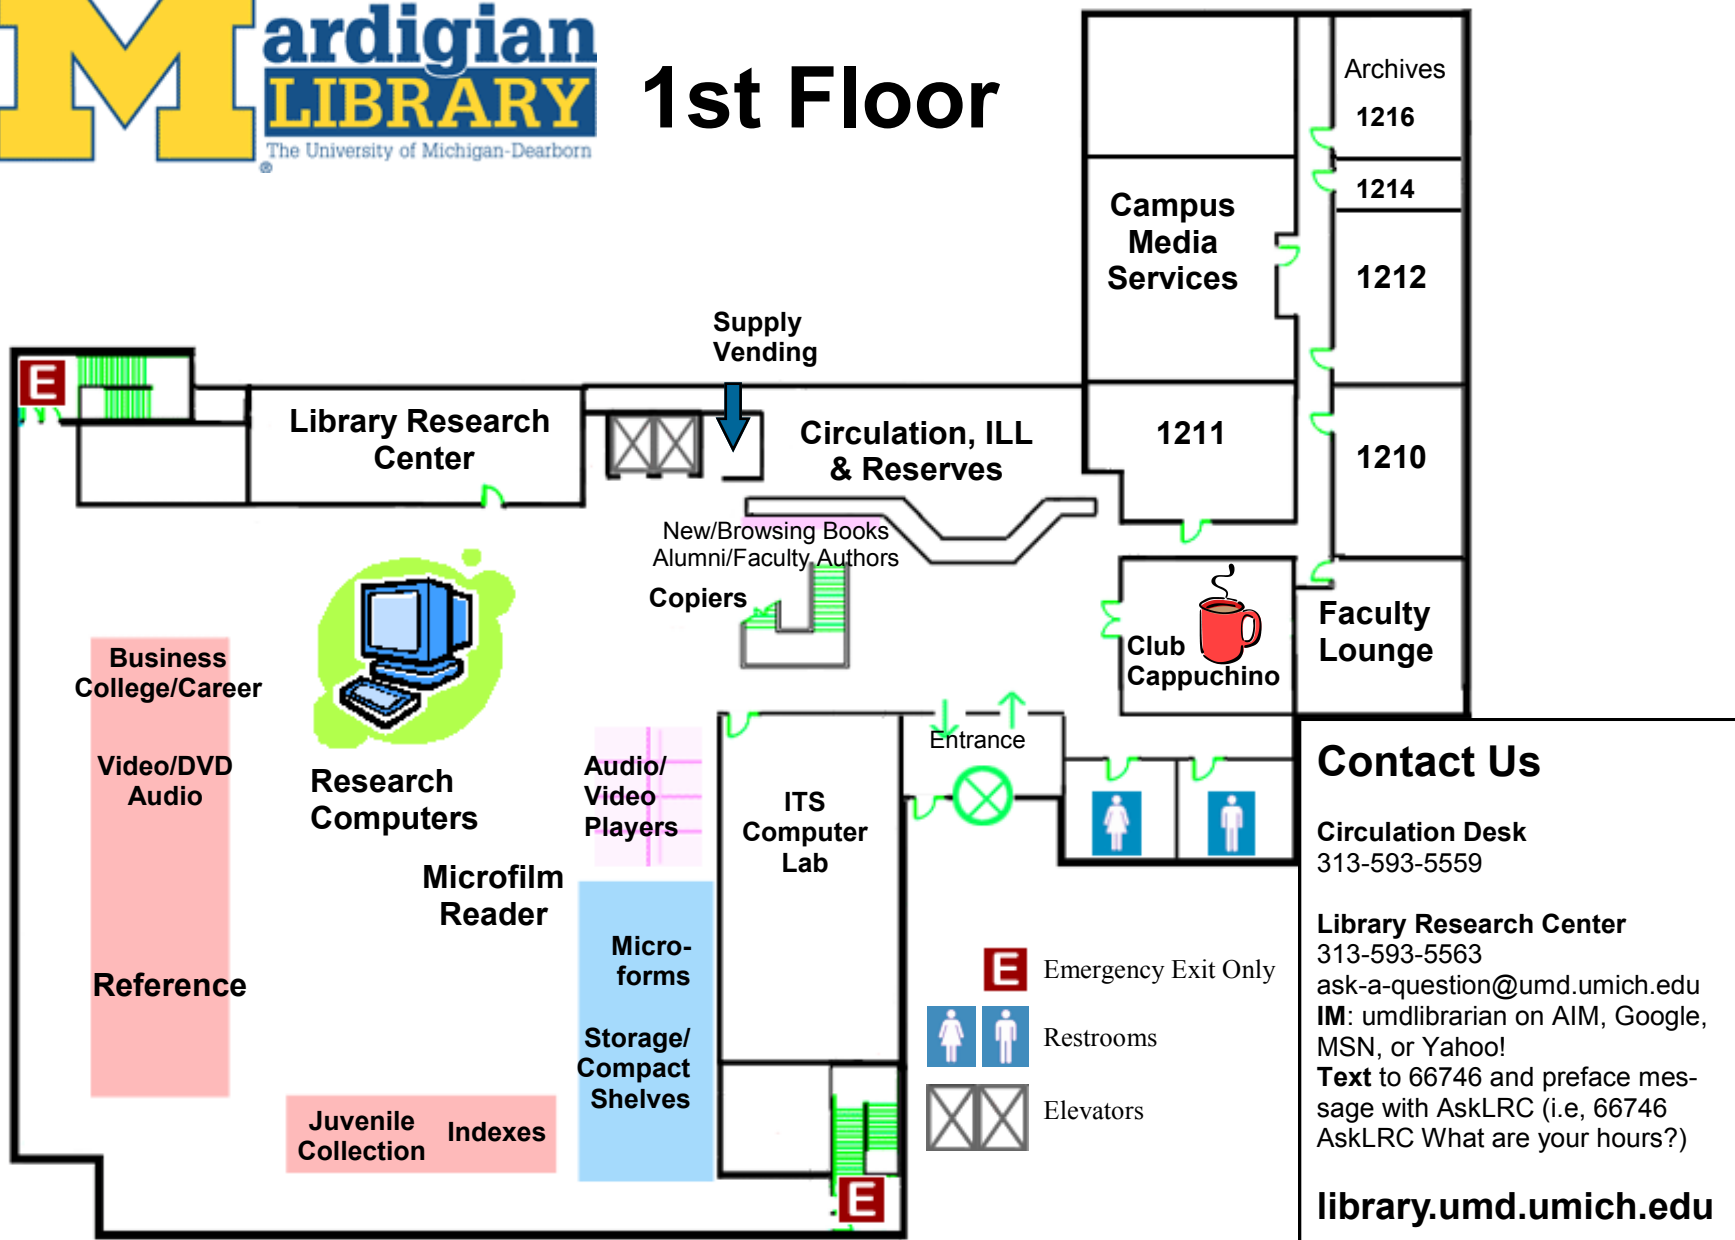

1st Floor

Contact Us

Circulation Desk
313-593-5559

Library Research Center
313-593-5563
ask-a-question@umd.umich.edu
IM: umdlibrarian on AIM, Google, MSN, or Yahoo!
Text to 66746 and preface message with AskLRC (i.e, 66746 AskLRC What are your hours?)