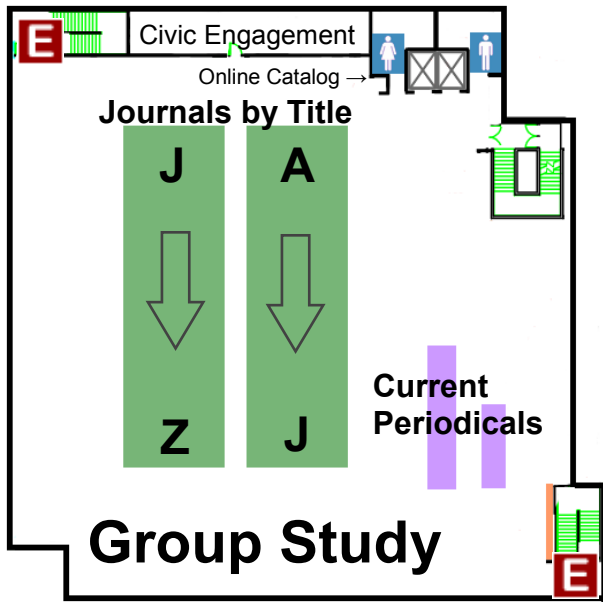

2nd Floor

3rd Floor

4th Floor

Selected Call Numbers

B-BJ	Philosophy	H	Social Sciences	L	Education	QA	Mathematics
BF	Psychology	HB-HC	Economics	M	Music	QA75-76	Computer Science
BL-BX	Religion	HF	Business	N	Fine arts	QC	Physics
D	History (General & Europe)	HM	Sociology	P	Linguistics	QD	Chemistry
E-F	American History	HQ	Family, sexuality, women's studies	PE	English Language	QE	Geology
G	Geography	HV	Criminology	PR	English Literature	QH-QR	Biology
GN	Anthropology	J	Political Science	PS	American Literature	R	Medicine
		K	Law	PT	European Literature	T	Technology
				Q	Science	Z	Bibliography

library.umd.umich.edu