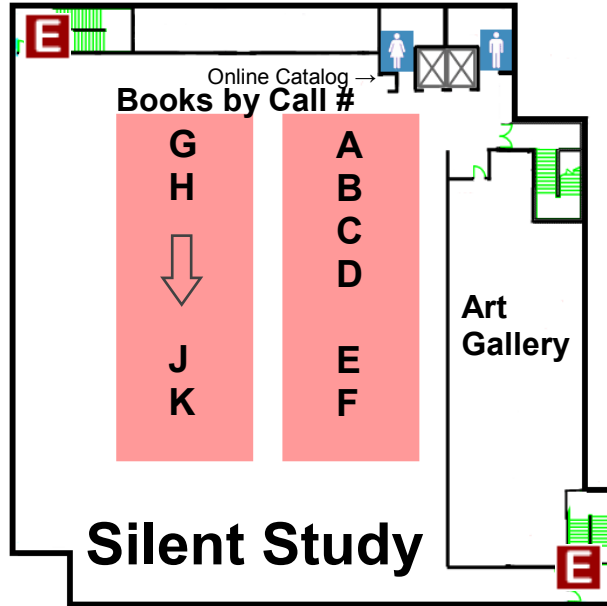

2nd Floor

3rd Floor

4th Floor

Selected Call Numbers

B-BJ	Philosophy	H	Social Sciences	L	Education	QA	Mathematics
BF	Psychology	HB-HC	Economics	M	Music	QA75-76	Computer Science
BL-BX	Religion	HF	Business	N	Fine arts	QC	Physics
D	History (General & Europe)	HM	Sociology	P	Linguistics	QD	Chemistry
E-F	American History	HQ	Family, sexuality, women's studies	PE	English Language	QE	Geology
G	Geography	HV	Criminology	PR	English Literature	QH-QR	Biology
GN	Anthropology	J	Political Science	PS	American Literature	R	Medicine
		K	Law	PT	European Literature	T	Technology
				Q	Science	Z	Bibliography

library.umd.umich.edu